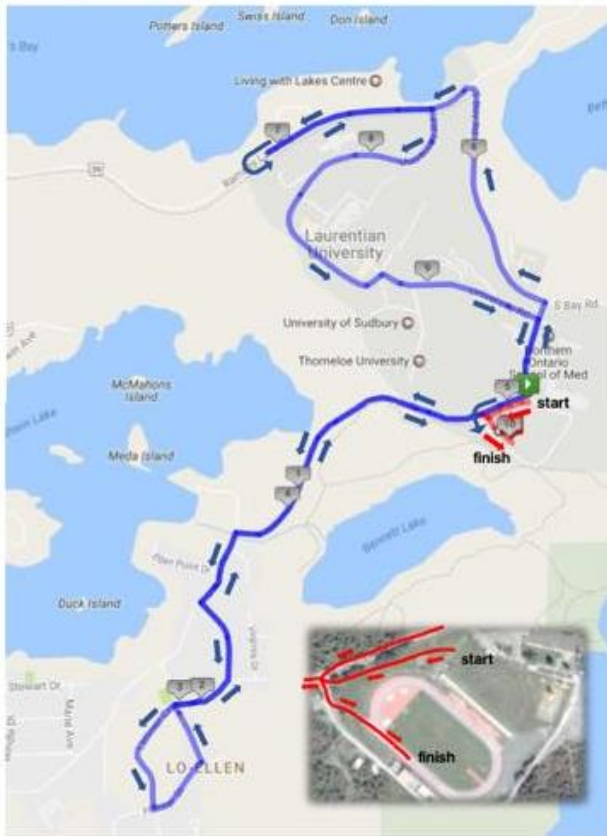

GIRLSrun Sudbury

2.5km course map

GIRLSrun Sudbury

GIRLSrun Sudbury

10km course map

5km course map